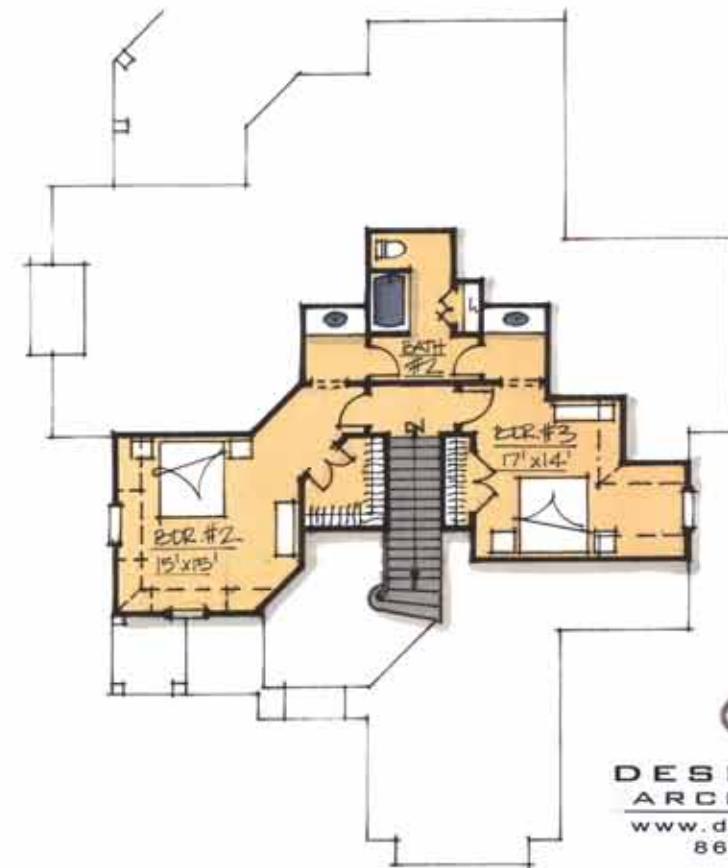

DESIGN ELITE  
ARCHITECTURE  
www.design-elite.com  
864-234-7695

THE CLIFFS at WALNUT COVE  
COVE PARK COLLECTION  
PLAN for CARRIAGE HOMES  
3350 s.f.

  
**DESIGN ELITE**  
 ARCHITECTURE  
 www.design-elite.com  
 864-234-7695

THE CLIFFS at WALNUT COVE  
 COVE PARK COLLECTION  
 PLAN for CARRIAGE HOMES  
 3350 s.f.

DESIGN ELITE  
ARCHITECTURE  
www.design-elite.com  
864-234-7695

THE CLIFFS at WALNUT COVE  
COVE PARK COLLECTION  
PLAN for CARRIAGE HOMES  
3350 s.f.