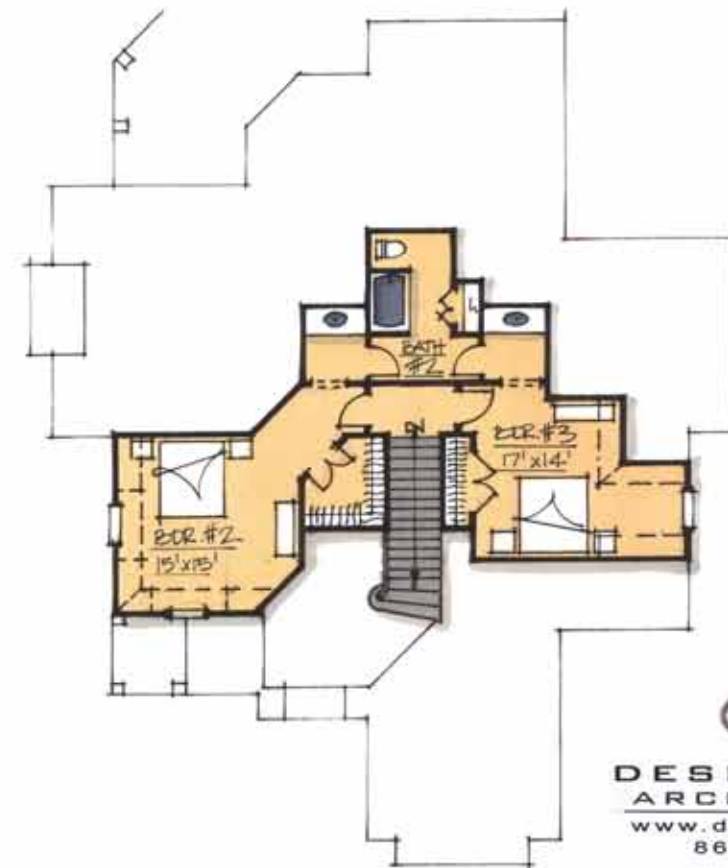

DESIGN ELITE
ARCHITECTURE
www.design-elite.com
864-234-7695

THE CLIFFS at WALNUT COVE
COVE PARK COLLECTION
PLAN for CARRIAGE HOMES
3350 s.f.