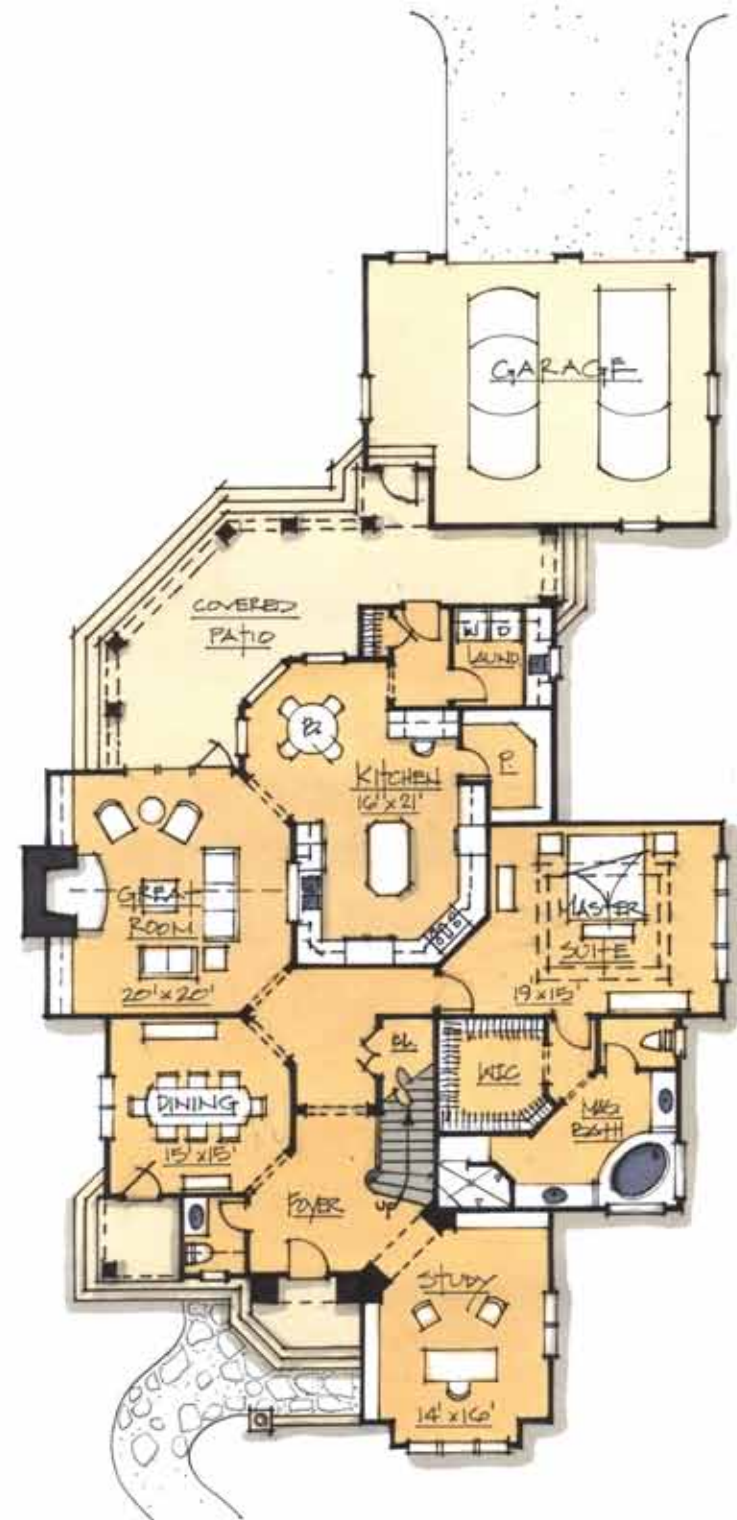

THE CLIFFS at WALNUT COVE  
 COVE PARK COLLECTION  
 PLAN for CARRIAGE HOMES  
 3350 s.f.

DESIGN ELITE  
ARCHITECTURE  
www.design-elite.com  
864-234-7695

THE CLIFFS at WALNUT COVE  
COVE PARK COLLECTION  
PLAN for CARRIAGE HOMES  
3350 s.f.