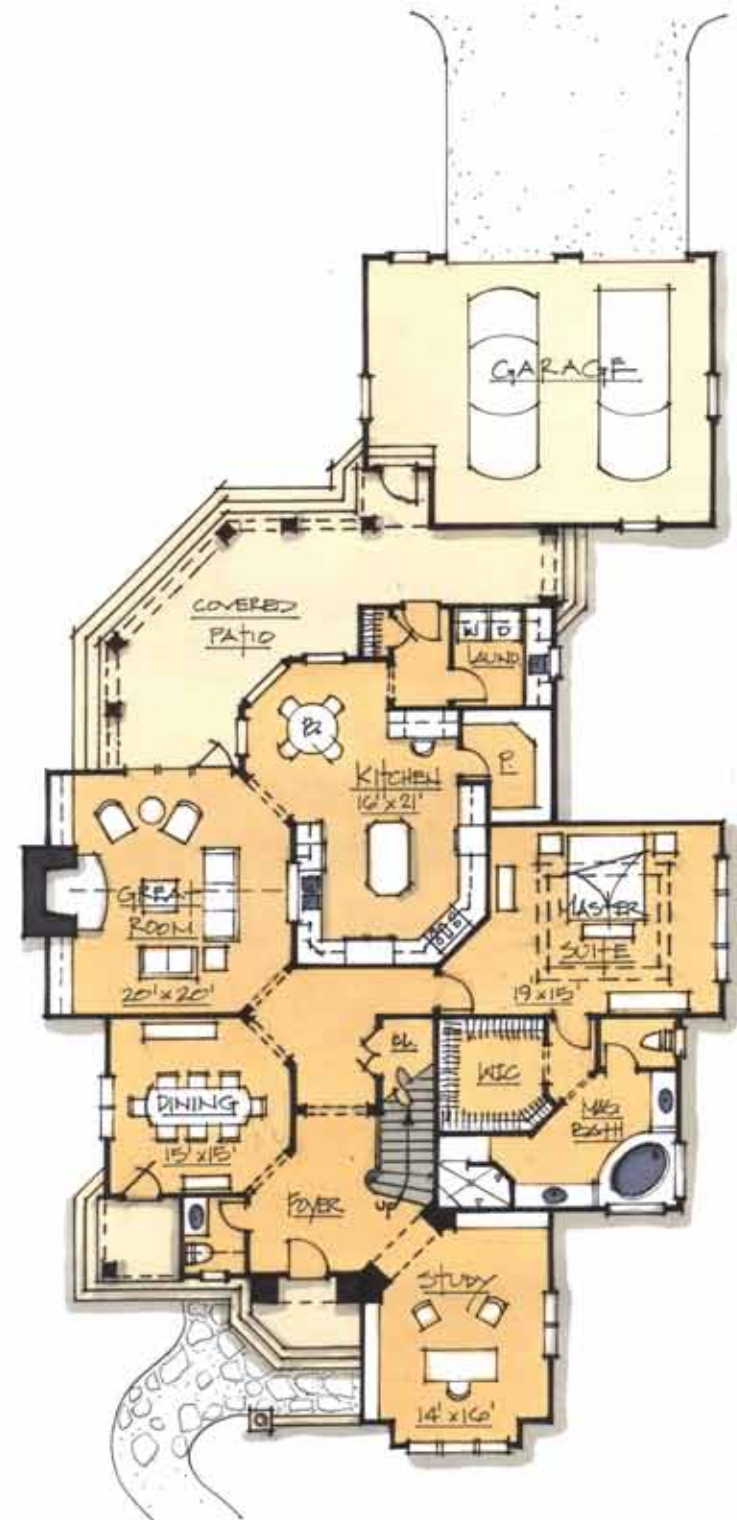

DESIGN ELITE
ARCHITECTURE
www.design-elite.com
864-234-7695

THE CLIFFS at WALNUT COVE
COVE PARK COLLECTION
PLAN for CARRIAGE HOMES
3350 s.f.