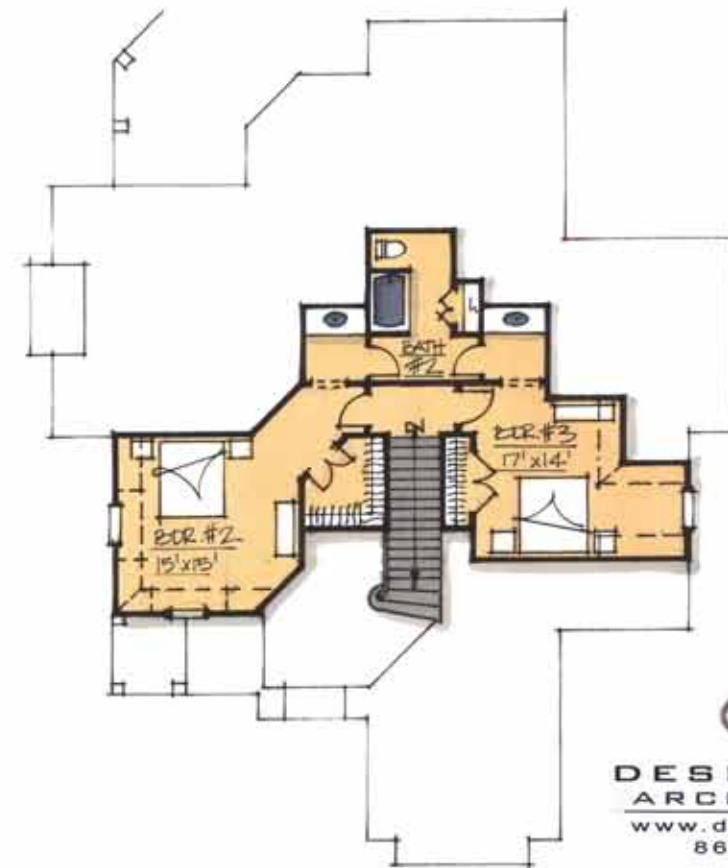

THE CLIFFS at WALNUT COVE  
 COVE PARK COLLECTION  
 PLAN for CARRIAGE HOMES  
 3350 s.f.

DESIGN ELITE  
ARCHITECTURE  
www.design-elite.com  
864-234-7695

THE CLIFFS at WALNUT COVE  
COVE PARK COLLECTION  
PLAN for CARRIAGE HOMES  
3350 s.f.

DESIGN ELITE  
ARCHITECTURE  
www.design-elite.com  
864-234-7695

THE CLIFFS at WALNUT COVE  
COVE PARK COLLECTION  
PLAN for CARRIAGE HOMES  
3350 s.f.