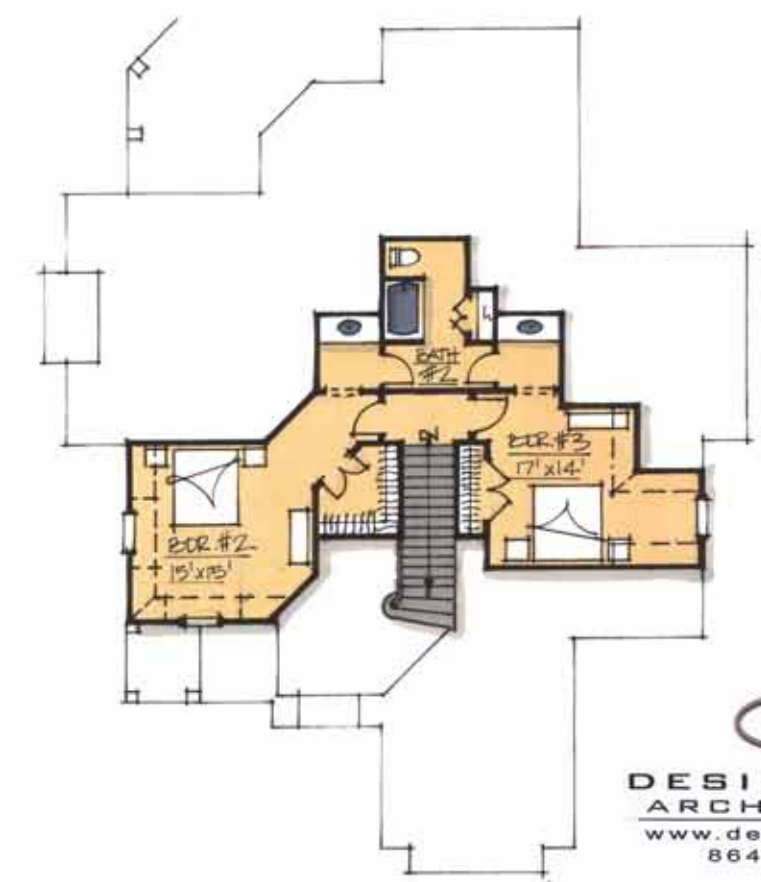

THE CLIFFS at WALNUT COVE  
 COVE PARK COLLECTION  
 PLAN for CARRIAGE HOMES  
 3350 s.f.

  
**DESIGN ELITE**  
 ARCHITECTURE  
 www.design-elite.com  
 864-234-7695

THE CLIFFS at WALNUT COVE  
 COVE PARK COLLECTION  
 PLAN for CARRIAGE HOMES  
 3350 s.f.