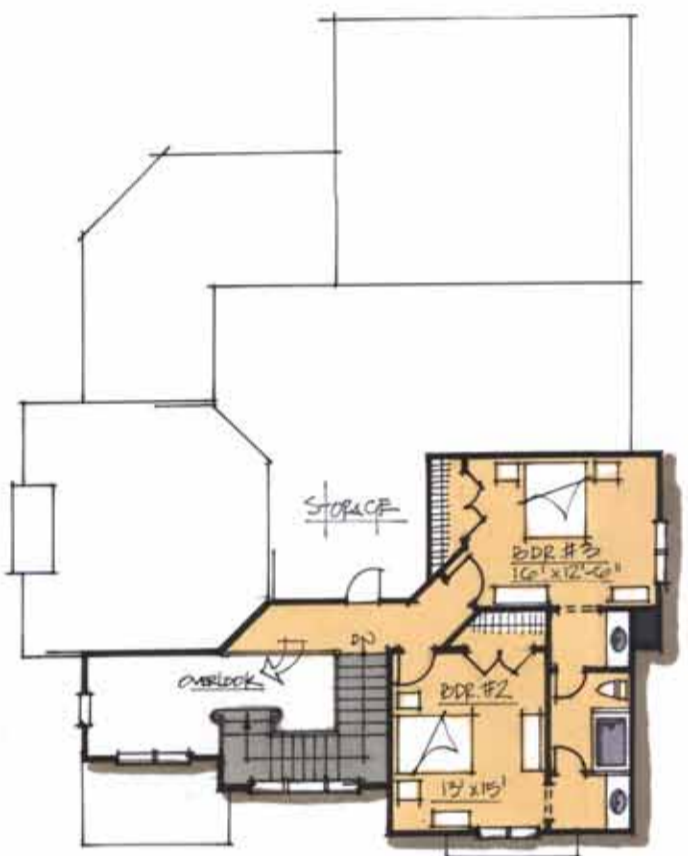

MAIN LEVEL FLOOR PLAN

UPPER LEVEL FLOOR PLAN

DESIGN ELITE
ARCHITECTURE
www.design-elite.com
864-234-7695

THE CLIFFS at WALNUT COVE
COVE PARK COLLECTION
PLAN for CARRIAGE/NOBBY HALLS
2730 s.f.